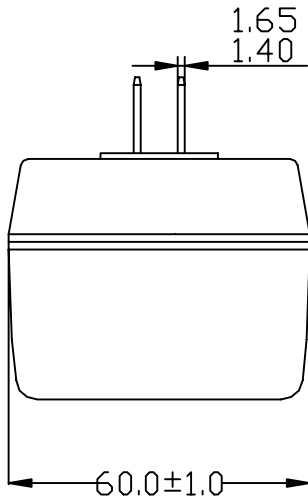

MODEL NO.

DESIGNED NO.

DATE

MAR.22.2012

UNIT:mm

DATE CODE
 X X X X X
 ↓ ↓ ↓ ↓ ↓
 month year C or k
 ↓
 Kunshan hon-kwang
 ↓
 Shenzhen hon-kwang

48加長插銷鎖螺絲有汽窗

EXAMINED BY: