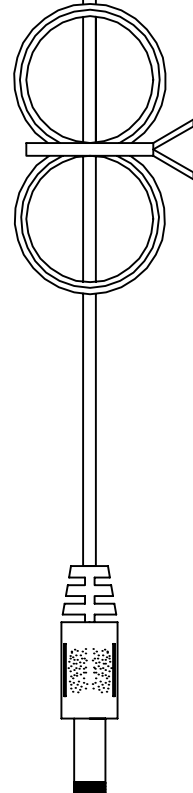

MODEL NO.

DESIGNED NO.

DATE

MAR.22.2012

UNIT:mm

DATE CODE
 X X X X X
 ↓ ↓ ↓ ↓ ↓
 month year C or k
 ↓
 Kunshan hon-kwang
 ↓
 Shenzhen hon-kwang

48加長插銷鎖螺絲有汽窗

EXAMINED BY:

CHECKED BY:

LIST BY:陸鳳春