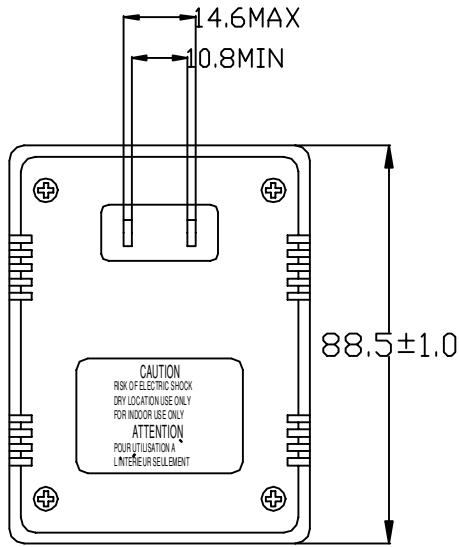

MODEL NO.

DESIGNED NO.

DATE

MAR.22.2012

UNIT:mm

DATE CODE
 X X X X X
 ↓ ↓ ↓ ↓ ↓
 month year C or k
 ↓
 Kunshan hon-kwang
 ↓
 Shenzhen hon-kwang

48加長插銷鎖螺絲有汽窗

EXAMINED BY: