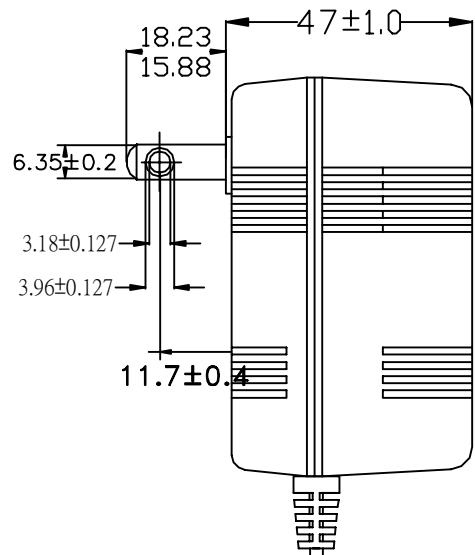

MODEL NO.

DESIGNED NO.

DATE

MAR.22.2012

UNIT:mm

DATE CODE
 X X X X X
 ↓ ↓ ↓ ↓ ↓
 month year C or k
 ↓
 Kunshan hon-kwang
 ↓
 Shenzhen hon-kwang

48加長插銷鎖螺絲有汽窗

EXAMINED BY: