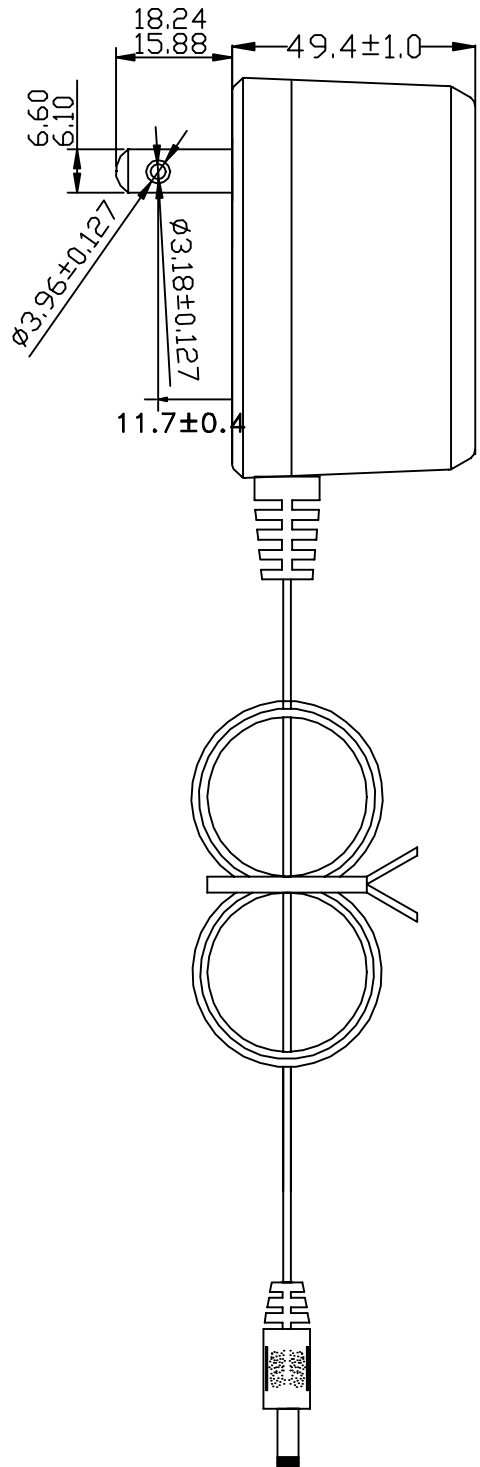

UNIT:mm

DATE CODE

X X X X X

month year C or K

kunshan hon-kwang
shen zhen hon-kwang

48插銷鎖螺絲有汽窗

EXAMINED BY:

CHECKED BY: