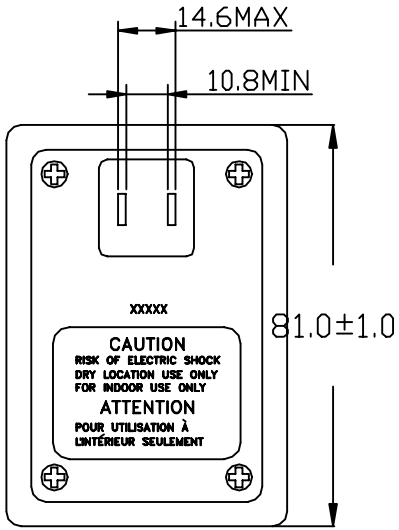

UNIT:mm

DATE CODE

X X X X X

month year C or K

kunshan hon-kwang
shen zhen hon-kwang

48插銷鎖螺絲有汽窗

EXAMINED BY:

CHECKED BY: