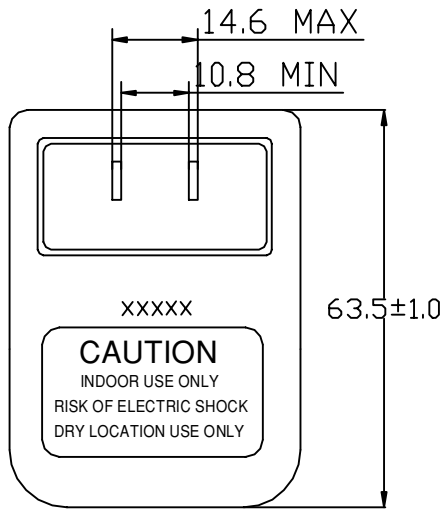

UNIT:mm

DATE CODE

$\times \times \times \times \times$   
 ↓ month year C or K

↓  
 kun shan hon-kwang  
 ↓  
 shen zhen hon-kwang

41弧背插銷式

EXAMINED BY:

CHECKED BY:

LIST BY:陸鳳春