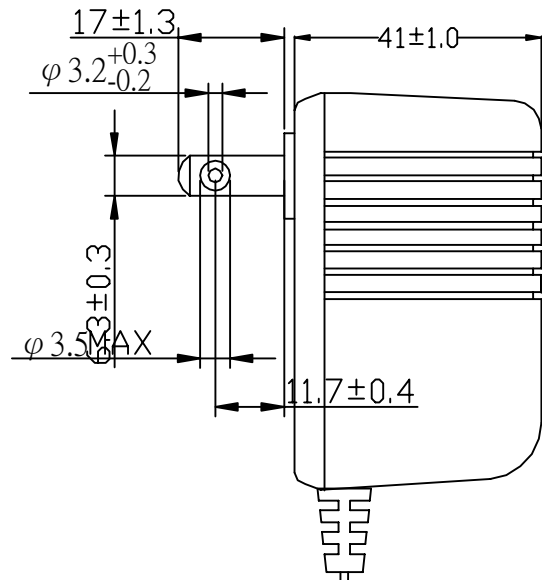

UNIT:mm

DATE CODE

$\times \times \times \times \times$   
 ↓ month year C or K

↓  
 kun shan hon-kwang  
 ↓  
 shen zhen hon-kwang

41弧背插銷式

EXAMINED BY:

CHECKED BY:

LIST BY:陸鳳春